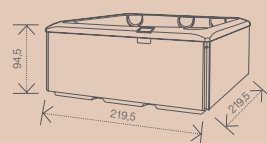

NATURA

VIBES

by USSPA

MODEL SPECIFICATION

Spa size	219,5 x 219,5 x 94,5 cm
Water volume	1 250 l
Dry weight / Filled weight	430 / 1 680 kg
Shell	MassiveShell Construction
Colour selection	4
Insulation	Polarguard
Total seating / Seats / Lounger	6 / 4 / 2