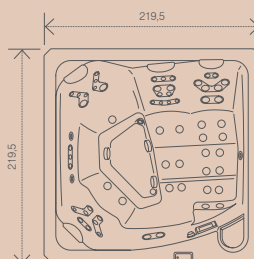

NATURA

VIBES

by USSPA

MODEL SPECIFICATION

Spa size	219,5 x 219,5 x 94,5 cm
Water volume	1 250 l
Dry weight / Filled weight	430 / 1 680 kg
Shell	MassiveShell Construction
Colour selection	4
Insulation	Polarguard
Total seating / Seats / Lounger	6 / 4 / 2

MASSAGE

Total number of jets	61
Water jets / Air jets	48 / 13
TurboBoost system	Central
Boost Control regulation	1
HYDROTHERAPY SETS	
CalmFLOW	1
PureFLOW	1
IntenseFLOW	1
BlissFLOW	1
VitalFLOW	1

TECHNOLOGY

Electropack	Gecko in.ye-5-H3.0
Touch screen control panel	Gecko in.k1000 series
Pump 1 - dual speed	2,2 kW / 0,4 kW
Pump 2 - single speed	2,2 kW
Air blower	1,2 kW
Filtration	Pressure Clean
Ozonator	OzonePure
Heater	3 kW
Protection system	Smart Winter Mode